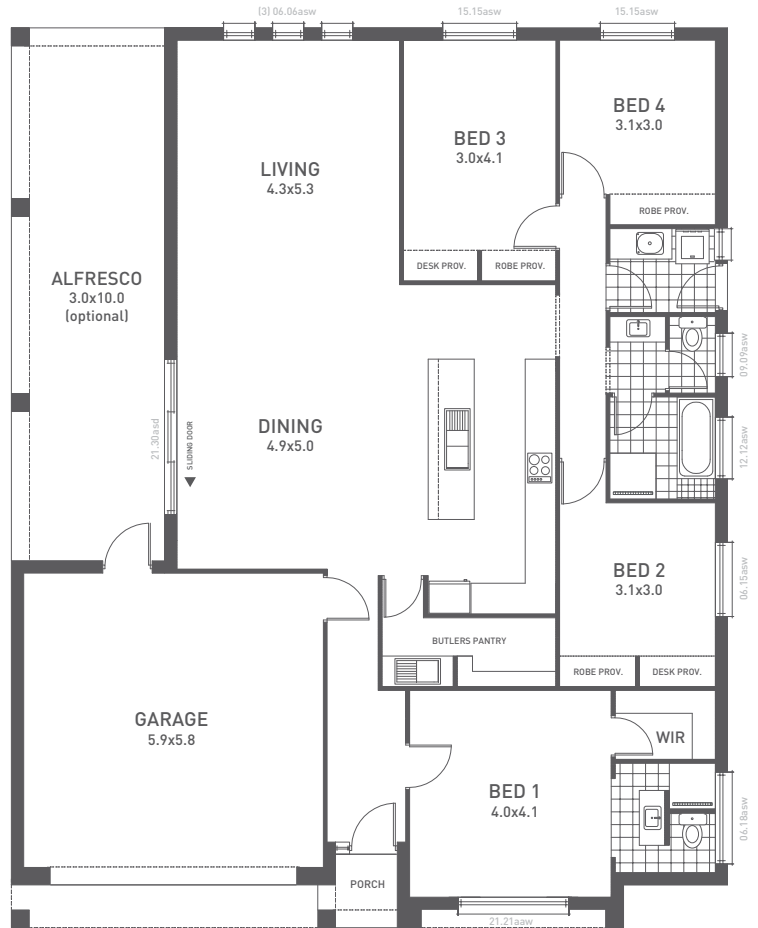

HOME DESIGN EIGHTEEN

BED BATH CAR
4 2 2

TOTAL SQUARES **22.53**

◀▶ min block width **15m+**

What a kitchen! Complete with butlers pantry, this stunning design features all the space and functionality you'll need to entertain guests or enjoy family life.

4 Bedrooms

2 Bathrooms

Double car garage

Butlers pantry

Outdoor living space

Weekly & Macklin Homes

THE
SPECS

LIVING
167.46

GARAGE
38.20

PORCH
3.68

TOTAL
209.34

ALFRESCO OPT.
31.32

WIDTH
14.03M

LENGTH
17.74M